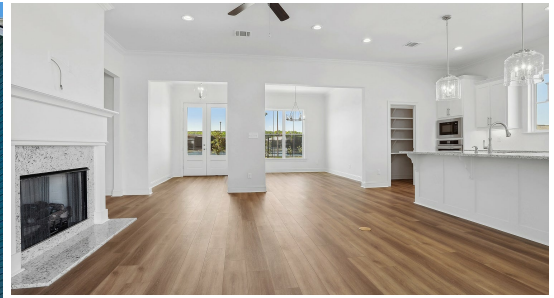

MOVE-IN READY

1341 Americana Boulevard

1,931  
SQ.FT

3  
BEDS

2.0  
BATHS

90  
LOT

**\$389,900**

Brand new floor plan in Americana, Zachary's only Traditional neighborhood development. The Lincoln is a one-story home that is over 1900 sq feet and features a true foyer which opens into the spacious living room. The living room is centered around a ventless gas fireplace with wood trim casing, granite surround and milled mantle and has French doors that open to the large covered rear porch! The gourmet kitchen is open to the living room and has custom painted cabinets with under cabinet lighting and 5" hardware pulls, large center island with sink and hanging pendants, granite countertops and a 3x6 ice Bright White subway tile backsplash, stainless appliance package including a gas cooktop and walk in pantry! The dining area is separate from the kitchen with a large window overlooking the street scape with tons of natural light. This is a split floor plan with the master suite located off of the rear of the home. The large master has a spa like bath with a soaking tub, custom tiled shower with a seamless glass enclosure, dual sinks and LARGE walk in closet. Bedrooms two and three are spacious in size and share a hall bath. The laundry room is spacious with an area for an extra fridge or shelving and there is a linen closet located off of the laundry room – tons of storage!